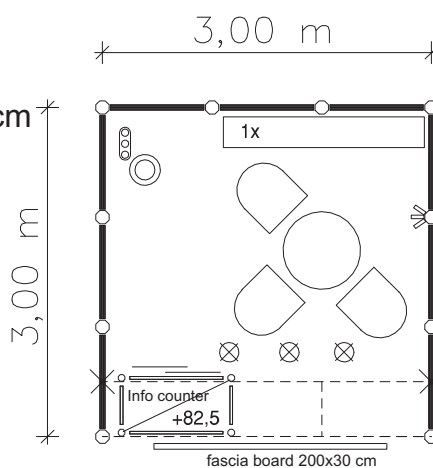

**Standard booth
 with furniture:**

- 9 sqm carpet
- OCTANORM modul system with white laminated walls
- 1 pc lockable info counter 100x50x85 cm
- 1 pc ø80 cm round table
- 3 pcs chair
- 1 pc flat wooden shelf 200x30 cm
- 3 pcs 100 W spotlamp
- 1 pc wooden fascia board 200x30 cm
- 1 pc standard letters on blinds
- 1 pc 3-way socket
- 1 pc wall coat rack "3"
- 1 pc waste paper basket

B
9 sqm

CEP Passive House EXPO