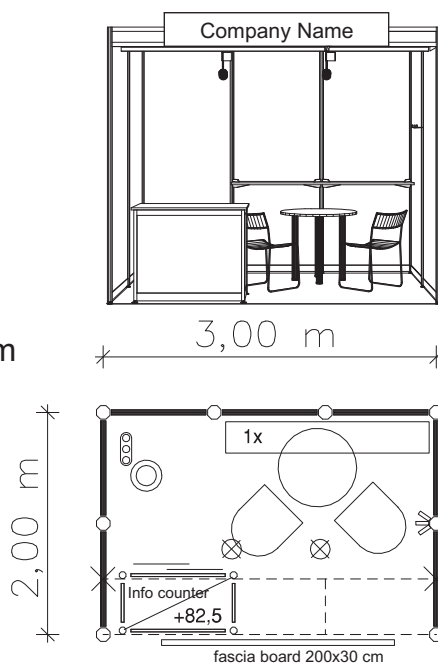

**Standard booth
 with furniture:**

- 6 sqm carpet
- OCTANORM modul system with white laminated walls
- 1 pc lockable info counter 100x50x85 cm
- 1 pc ø80 cm round table
- 2 pcs chair
- 1 pc flat wooden shelf 200x30 cm
- 2 pcs 100 W spotlamp
- 1 pc wooden fascia board 200x30 cm
- 1 pc standard letters on blinds
- 1 pc 3-way socket
- 1 pc wall coat rack "3"
- 1 pc waste paper basket

A
6 sqm

CEP Passive House EXPO