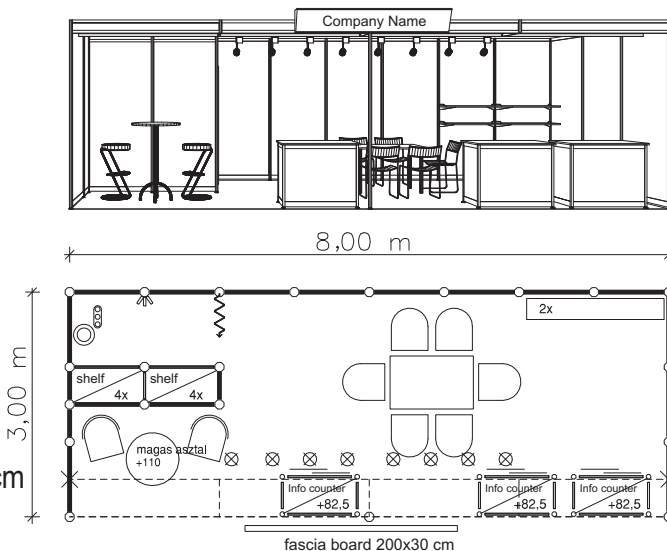

CEP® Passive House Expo

International Exhibition and Conference for Energy Efficient and Intelligent Buildings

27th-28th October 2010

www.cep-expo.hu

Standard booth with furniture:

- 24 sqm carpet
- OCTANORM modul system with white laminated walls
- 3 sqm closed storage with folding door and shelves
- 3 pcs lockable info counter 100x50x85 cm
- 1 pc 110 x 70 cm table
- 6 pcs chair
- 1 pc high table
- 2 pcs bar stool
- 2 pcs flat wooden shelf 200x30 cm
- 8 pcs 100 W spotlamp
- 1 pc wooden fascia board 200x30 cm
- 1 pc standard letters on blinds
- 1 pc 3-way socket
- 1 pc wall coat rack "3"
- 1 pc waste paper basket

F

24 sqm

CEP Passive House EXPO