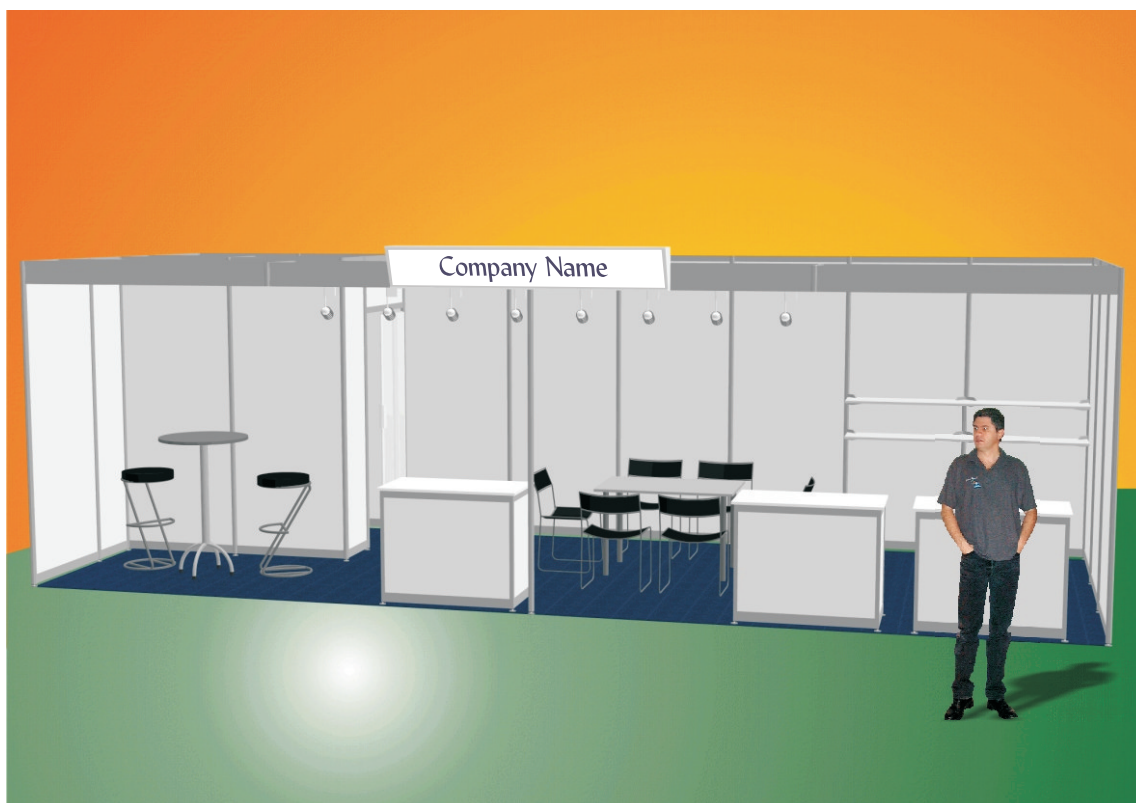

CEP® Passive House Expo

International Exhibition and Conference for Energy Efficient and Intelligent Buildings

27th-28th October 2010

www.cep-expo.hu

Standard booth with furniture:

- 24 sqm carpet
- OCTANORM modul system with white laminated walls
- 3 sqm closed storage with folding door and shelves
- 3 pcs lockable info counter 100x50x85 cm
- 1 pc 110 x 70 cm table
- 6 pcs chair
- 1 pc high table
- 2 pcs bar stool
- 2 pcs flat wooden shelf 200x30 cm
- 8 pcs 100 W spotlamp
- 1 pc wooden fascia board 200x30 cm
- 1 pc standard letters on blinds
- 1 pc 3-way socket
- 1 pc wall coat rack "3"
- 1 pc waste paper basket

F

24 sqm

CEP Passive House EXPO