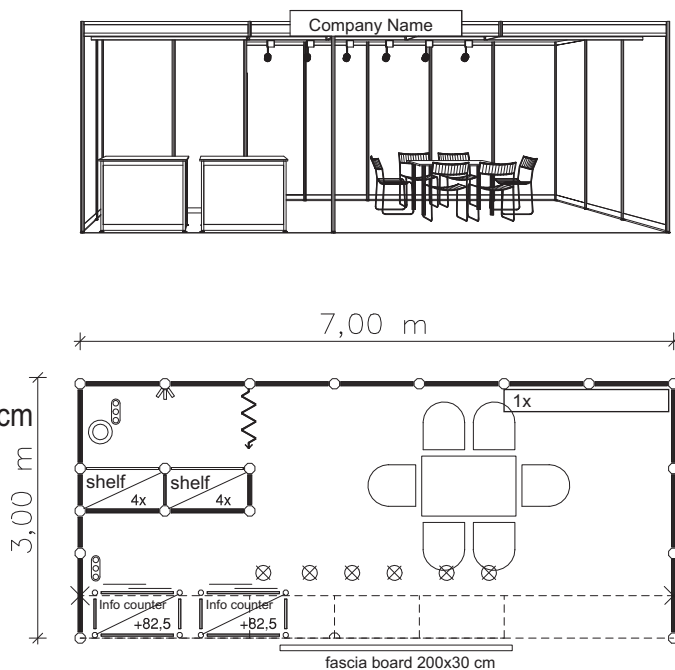

CEP® Passive House Expo

International Exhibition and Conference for Energy Efficient and Intelligent Buildings

27th-28th October 2010

www.cep-expo.hu

Standard booth with furniture:

- 21 sqm carpet
- OCTANORM modul system with white laminated walls
- 3 sqm closed storage with folding door and shelves
- 2 pcs lockable info counter 100x50x85 cm
- 1 pc 110 x 70 cm table
- 6 pcs chair
- 1 pc flat wooden shelf 200x30 cm
- 6 pcs 100 W spotlamp
- 1 pc wooden fascia board 200x30cm
- 1 pc standard letters on blinds
- 1 pc 3-way socket
- 1 pc wall coat rack "3"
- 1 pc waste paper basket

E

21 sqm

CEP Passive House EXPO