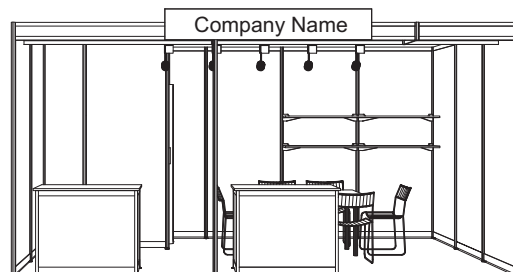

CEP® Passive House Expo

International Exhibition and Conference for Energy Efficient and Intelligent Buildings

27th-28th October 2010

www.cep-expo.hu

Standard booth with furniture:

- 15 sqm carpet
- OCTANORM modul system with white laminated walls
- 1,5 sqm closed storage with folding door and shelves
- 2 pcs lockable info counter 100x50x85 cm
- 1 pc 110 x 70 cm table
- 6 pcs chair
- 2 pcs flat wooden shelf 200x30 cm
- 5 pcs 100 W spotlamp
- 1 pc wooden fascia board 200x30cm
- 1 pc standard letters on blinds
- 2 pcs 3-way socket
- 2 pcs wall coat rack "3"
- 1 pc waste paper basket

5,00 m

3,00 m

D

15 sqm

CEP Passive House EXPO