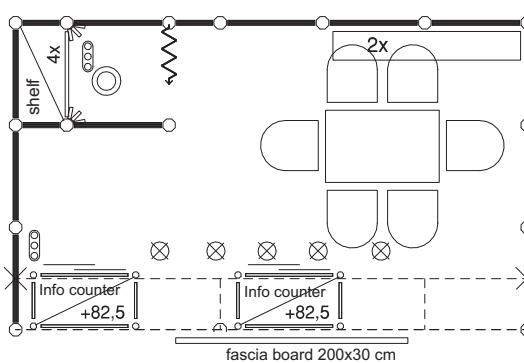

CEP® Passive House Expo

International Exhibition and Conference for Energy Efficient and Intelligent Buildings

27th-28th October 2010

www.cep-expo.hu

Standard booth with furniture:

- 15 sqm carpet
- OCTANORM modul system with white laminated walls
- 1,5 sqm closed storage with folding door and shelves
- 2 pcs lockable info counter 100x50x85 cm
- 1 pc 110 x 70 cm table
- 6 pcs chair
- 2 pcs flat wooden shelf 200x30 cm
- 5 pcs 100 W spotlamp
- 1 pc wooden fascia board 200x30cm
- 1 pc standard letters on blinds
- 2 pcs 3-way socket
- 2 pcs wall coat rack "3"
- 1 pc waste paper basket

5,00 m

3,00 m

D

15 sqm

CEP Passive House EXPO