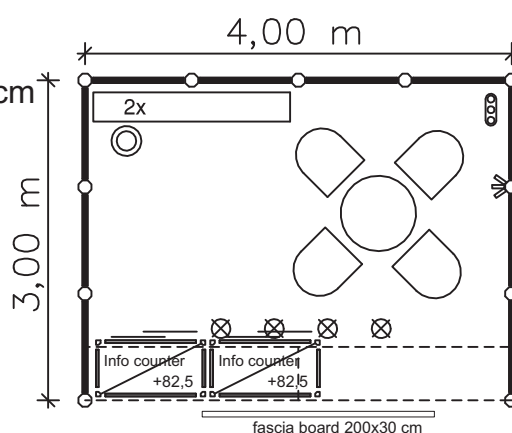

**Standard booth  
 with furniture:**

- 12 sqm carpet
- OCTANORM modul system with white laminated walls
- 2 pcs lockable info counter 100x50x85 cm
- 1 pc ø80 cm round table
- 4 pcs chair
- 2 pcs flat wooden shelf 200x30 cm
- 4 pcs 100 W spotlamp
- 1 pc wooden fascia board 200x30 cm
- 1 pc standard letters on blinds
- 1 pc 3-way socket
- 1 pc wall coat rack "3"
- 1 pc waste paper basket

**C**  
**12 sqm**